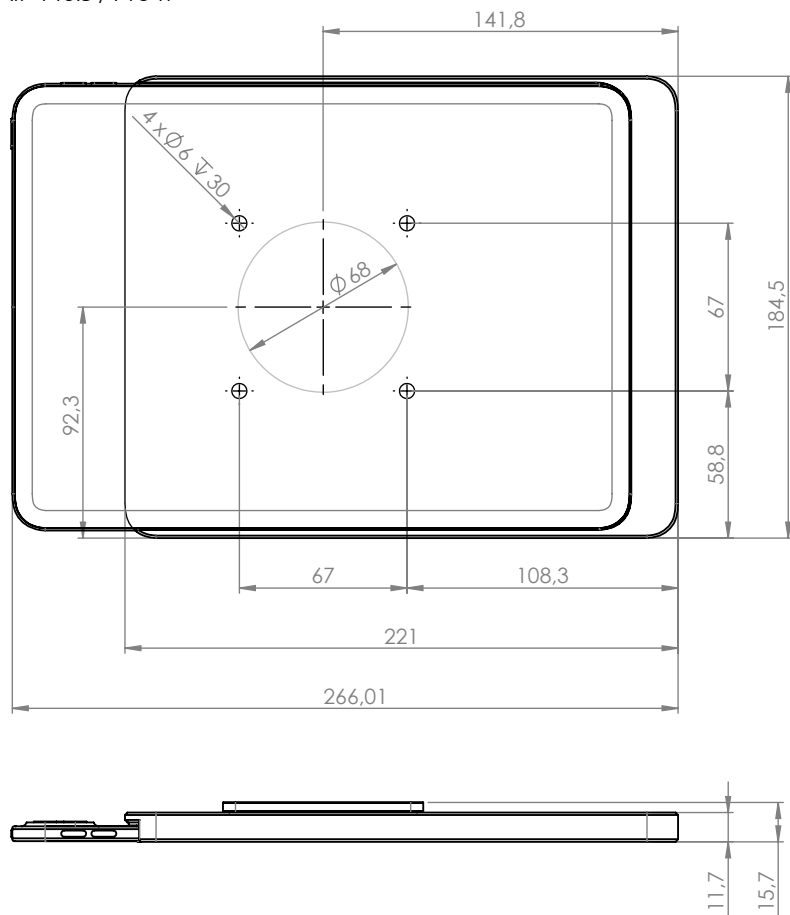

black anodized

white powder coated - RAL 9016

Dame Wall Home for iPad 10.2"

Dame Wall Home for iPad Air 4 10.9 / Pro 11"

DSP number	EAN	Product	Compatible devices	Weight <i>in kg</i>
DSP-2-12-1002-00	4260600743127	Dame Wall Home for iPad 10.2" USB-A White Powder Coated	iPad 10.2" (7th gen.) iPad 10.2" (8th gen.)	0.7
DSP-2-12-1002-11	4260600743103	Dame Wall Home for iPad 10.2" USB-A Silver Anodized	iPad 10.2" (7th gen.) iPad 10.2" (8th gen.)	0.7
DSP-2-12-1002-12	4260600743110	Dame Wall Home for iPad 10.2" USB-A Black Anodized	iPad 10.2" (7th gen.) iPad 10.2" (8th gen.)	0.7
DSP-2-12-1100-00	4260600743233	Dame Wall Home for iPad Air 4 10.9 / Pro 11" USB-A White Powder Coated	iPad Air 4 10.9" iPad Pro 11" (1st gen.) iPad Pro 11" (2nd gen.)	0.7
DSP-2-12-1100-11	4260600743240	Dame Wall Home for iPad Air 4 10.9 / Pro 11" USB-A Silver Anodized	iPad Air 4 10.9" iPad Pro 11" (1st gen.) iPad Pro 11" (2nd gen.)	0.7
DSP-2-12-1100-12	4260600743257	Dame Wall Home for iPad Air 4 10.9 / Pro 11" USB-A Black Anodized	iPad Air 4 10.9" iPad Pro 11" (1st gen.) iPad Pro 11" (2nd gen.)	0.7
DSP-2-12-1100-00-C	4260600743301	Dame Wall Home for iPad Air 4 10.9 / Pro 11" USB-C White Powder Coated	iPad Air 4 10.9" iPad Pro 11" (1st gen.) iPad Pro 11" (2nd gen.)	0.7
DSP-2-12-1100-11-C	4260600743318	Dame Wall Home for iPad Air 4 10.9 / Pro 11" USB-C Silver Anodized	iPad Air 4 10.9" iPad Pro 11" (1st gen.) iPad Pro 11" (2nd gen.)	0.7
DSP-2-12-1100-12-C	4260600743325	Dame Wall Home for iPad Air 4 10.9 / Pro 11" USB-C Black Anodized	iPad Air 4 10.9" iPad Pro 11" (1st gen.) iPad Pro 11" (2nd gen.)	0.7
DSP-99-USB	4260600743059	USB electric concealed socket 12 W 2.4 A	All Displine tablet wall mounts	0.17